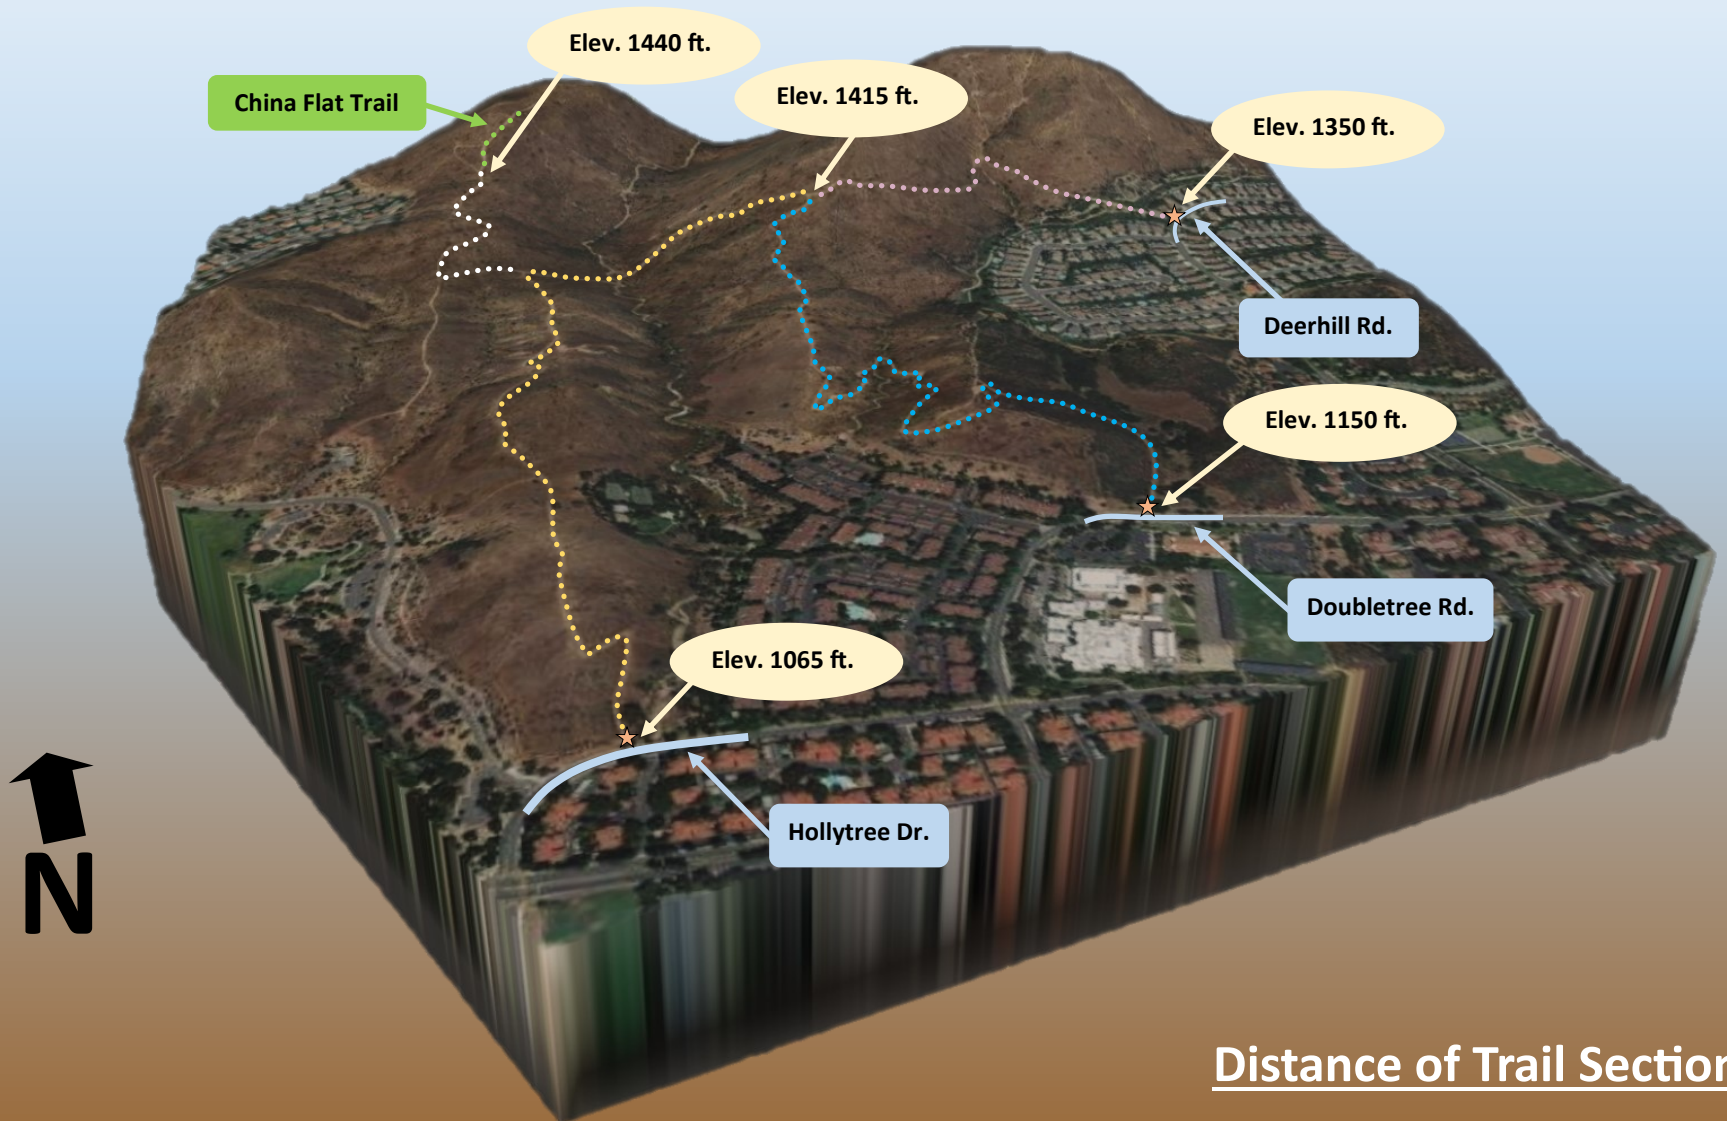

# Rock Ridge (EAST) Trail

## Distance of Trail Section

Yellow: 0.9 miles

Blue: 0.9 miles.

Pink: 0.3 miles.

- All elevations and distances are approximate.
- Highest ascent/ lowest descent is 375 ft.
- This trail connects with **China Flat Trail**.
- ★ = Trailheads.